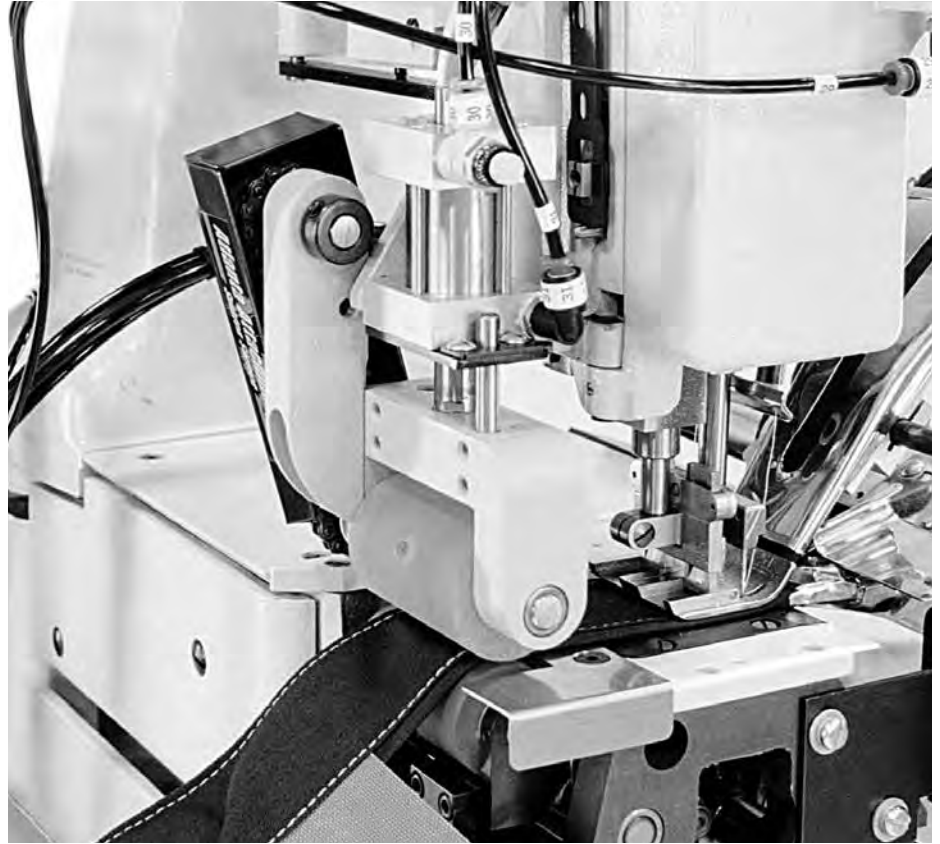

Images may include options.

Atlanta Attachment has been building custom-made pullers for over 25 years

- Synchronized close coupled pullers
- Continuous feed type pullers
- Custom design for each operation
- Top or bottom drive
- Top & bottom drive
- Special rollers: steel, rubber, urethane, fiber, knurled, fluted or plain
- Upper & lower compensating rollers
- Available for all machine classes