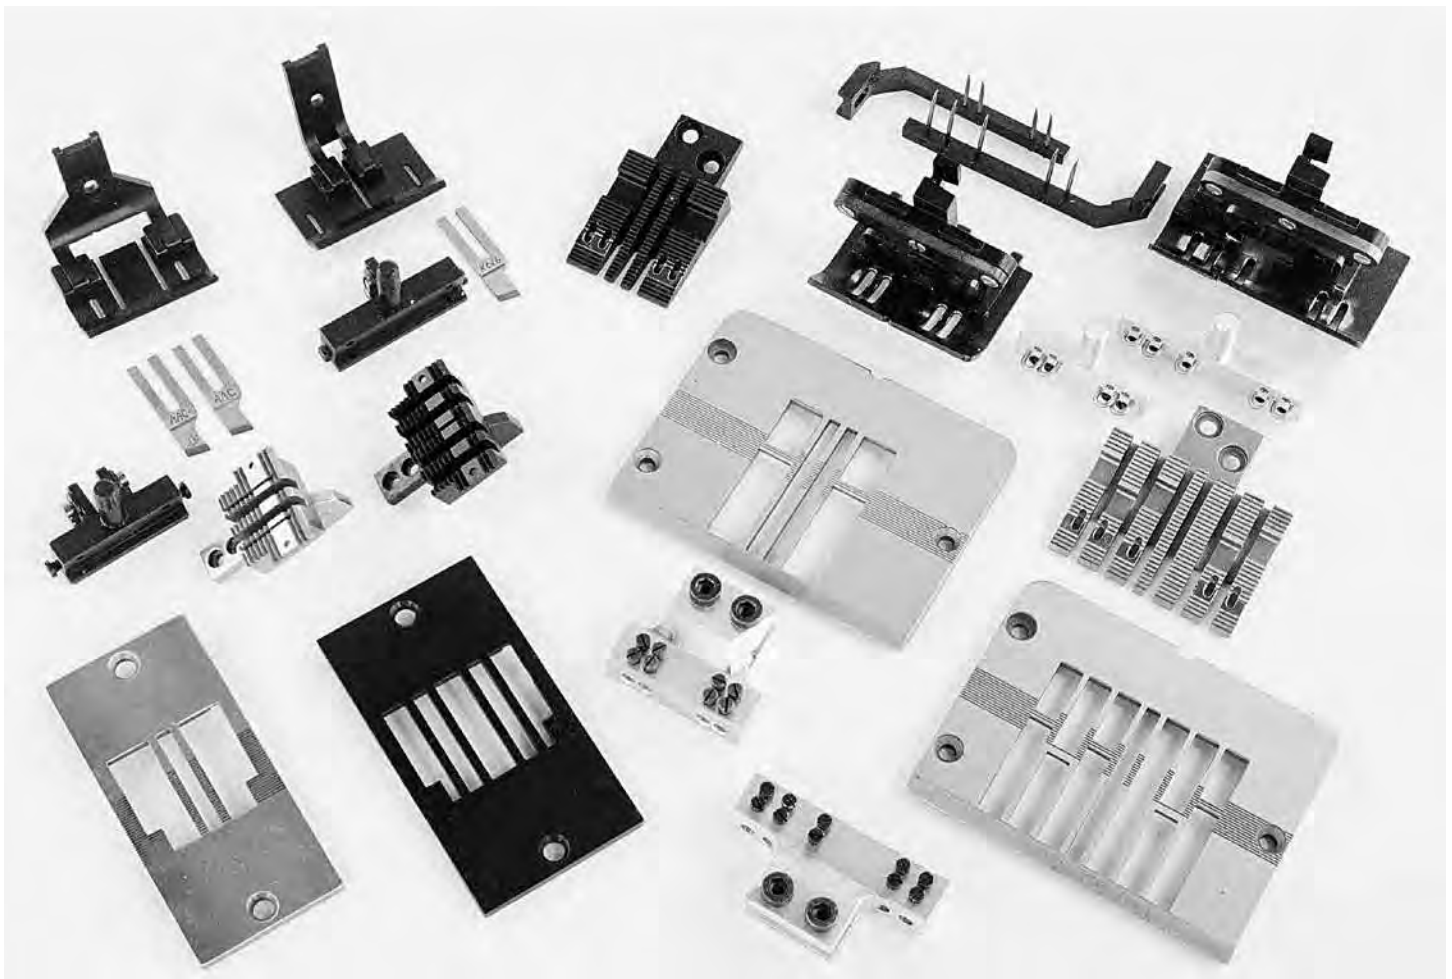

Images may include options.

**Presser Foot
Feed Dog
Throat Plate
Needle Holders
Looper Holders
Needle Guards
Knives**

Atlanta Attachment is a complete source for your gauge set needs. Our sets are produced to exact specifications for your individual needs. The most popular gauge sets are in stock. We can produce replacements or special needs within 10 working days. Call our sales staff to see what we can do to meet your needs.